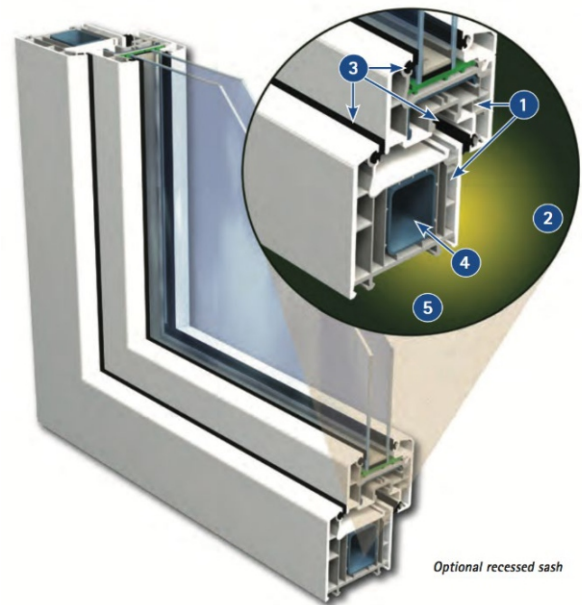

Windows

The best
windows and
doors in its
class

The Benefits of Euro Windows

Tilt/Turn Window

is a dual functioning window designed to provide ventilation, security, emergency egress and easy cleaning from inside of the room. Featuring single handle operation simply turn the handle 90° and it swings in (this turn function may be key operated for safety) turn the handle 180° and it tilts in to a secure position at the top providing ventilation

Improved Safety and Energy Efficiency

MULTIPLE LOCKING POINTS AND DUAL WEATHER SEALS

Picture Windows

Built with the tilt and turn frame, our picture windows are fixed units that can be used singularly or mullied in groups with other non operable units. They can also be used in combination with casements, awnings or doors

System Details and Characteristics

- 1) CO-EXTRUDED SUBSTRATE
- 2) HIGH THERMAL INSULATION VALUES OF UP TO R5-VALUE ARE ACHIEVABLE
- 3) HIGH-QUALITY REPLACEABLE GASKETS
- 4) GALVANIZED STEEL REINFORCING
- 5) 5 CHAMBER PROFILE WITH A BASIC OVERALL DEPTH OF 70 MM (2-3/4")

The Benefits of Euro Windows

Hopper Windows

Hopper windows are hinged at the bottom, opening in, and are designed to offer ventilation and security, they are generally used in ground level rooms, although can be used in different applications as well. They're often selected for use in small spaces, and are designed to circulate air while protecting the interior from the rain.