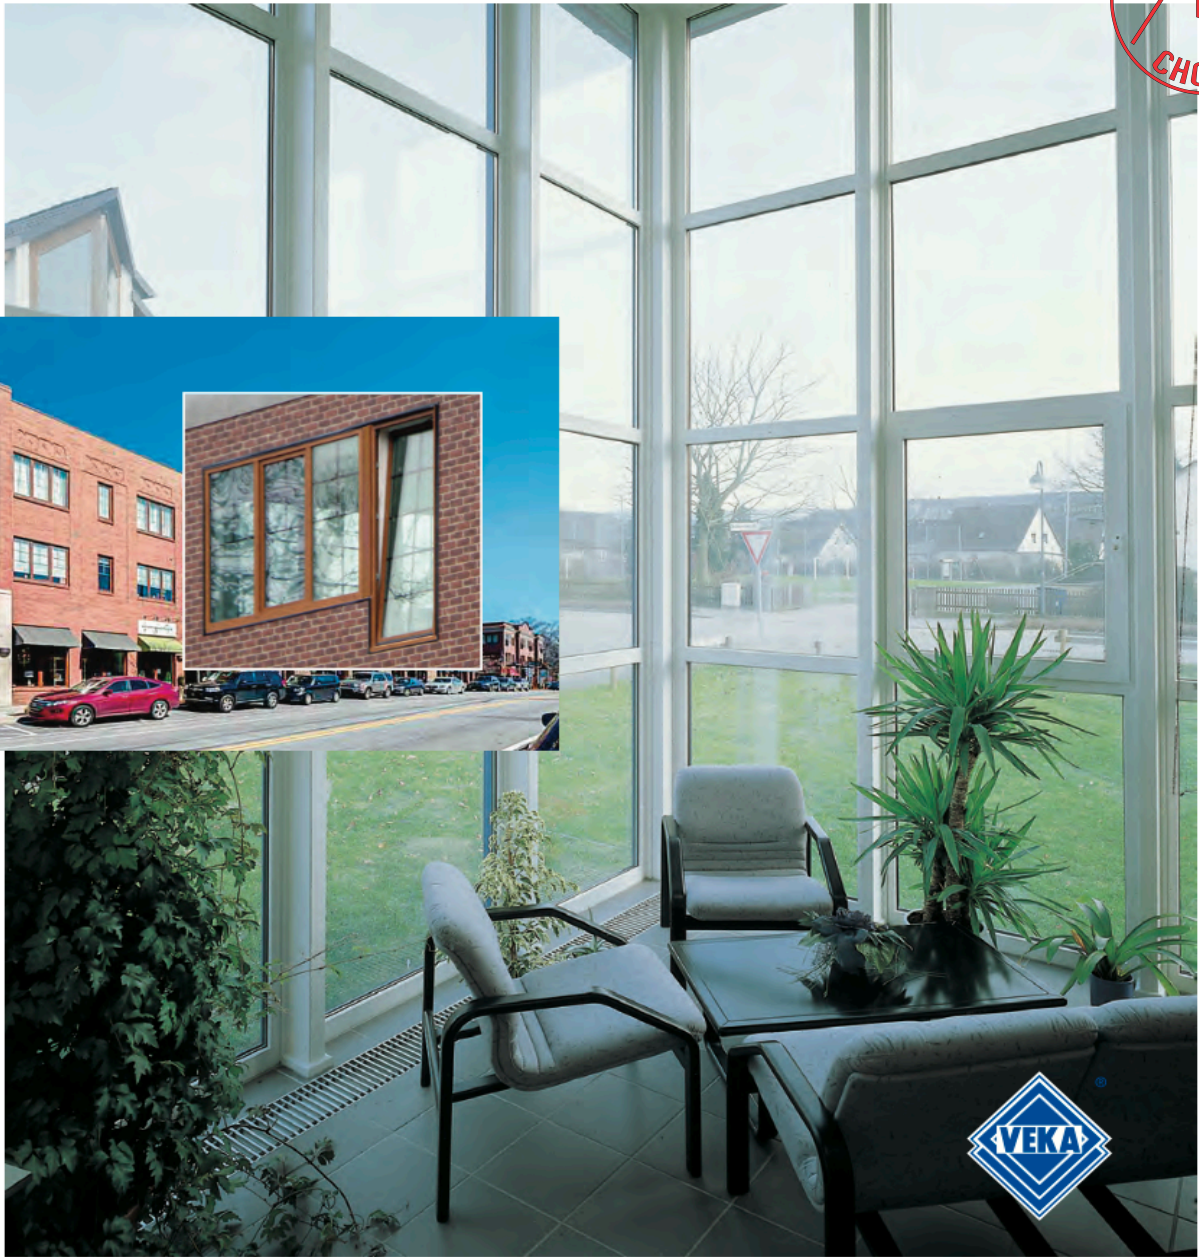

## Euroview Tilt/Turn Window

The Euroview 70 DS is a commercial grade window system that utilizes all the benefits of PVC while satisfying commercial structural requirements. With its European engineering, the Euroview system is among the highest performing windows on the market today. High thermal insulation values lead to cost savings and the reduction of energy use. The 70 mm profile thickness is designed for wide spans and these windows are built to fit items, produced in a technical tradition, adapted to the needs of your building and its architecture. Therefore, VEKA windows are available in a wide range of styles and include many optional accessories.

## Euroview Tilt/Turn Window

By turning the handle 90 degrees, the window opens into the tilt position on the top making it ideal for ventilation. A further 90 degrees downward twist of the handle and the window sash swings in for ease of cleaning from inside of the room and for emergency egress.