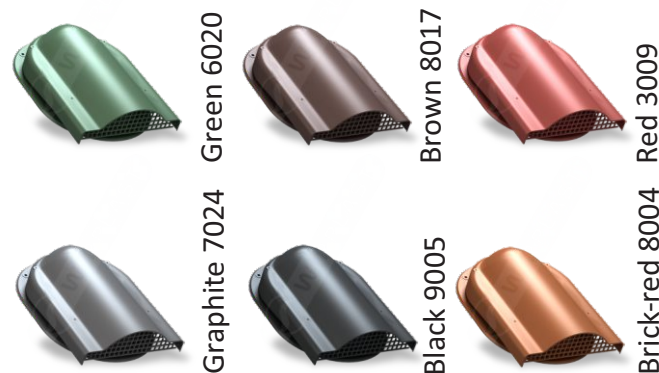

NORMAL EASY Ventilation set

Catalog no.: **P19**

Ventilation set designed to vent barren attics effectively removes damp from roof construction and area, in summer days lowers the temperature in attics.

Technical data:

- Roof surface: existing shingles and standing seam, classic rib
- Type: ventilation set
- Package: 1pc/set
- Box size: 19x17x4
- Quantity on euro-pallet (71in): 96 pcs
- Net weight: 1.76 lbs
- Gross: 2.76 lbs

Material: PP-polypropylene dyed in mass
UV stabilized

Available colors:

Technical drawing:

Set includes:

- ventilation set
- butyl seal
- 14 pcs of farmer screws in roof-vent color

Details: www.RoofVentPro.com