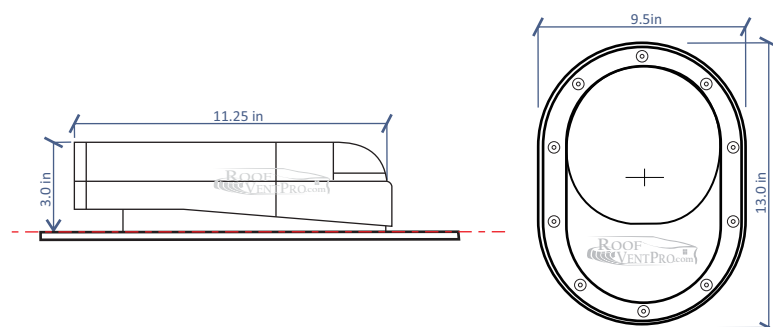

Technical drawing:

Set includes:

- ventilation set
- butyl seal
- 14 pcs of farmer screws in roof-vent color

Details: www.RoofVentPro.com

Product from WIRPLAST US