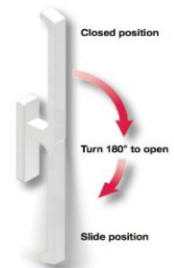

TILT AND SLIDE DOOR

Tilt and Slide door can be operated in three positions: closed, tilt and slide. By turning the handle 90°, the door automatically opens into a secured tilt position at the top making it ideal for ventilation.

A further 90° downward twist of the handle the door swing out at the bottom letting the door slide parallel to the side into a preferred opening position.

Even a door or sash that weight up to 440 pounds can easily be operated with one hand.

TYPICAL CONFIGURATIONS*

Fixed/Sliding/Fixed

Sliding/Fixed/Sliding

Sliding/Fixed

Fixed/Sliding

LIFT AND SLIDE DOORS

Slide Doors come standard with high quality hardware.

The smooth operating handles can be color matched to the vinyl or they are available in a brushed nickel satin finish and polished brass.

By turning the handle a full 180 degrees, the operating panel unlatches and can easily be rolled along its track on stainless steel rollers to provide ventilation or egress.

Steel reinforced sash

Steel rollers