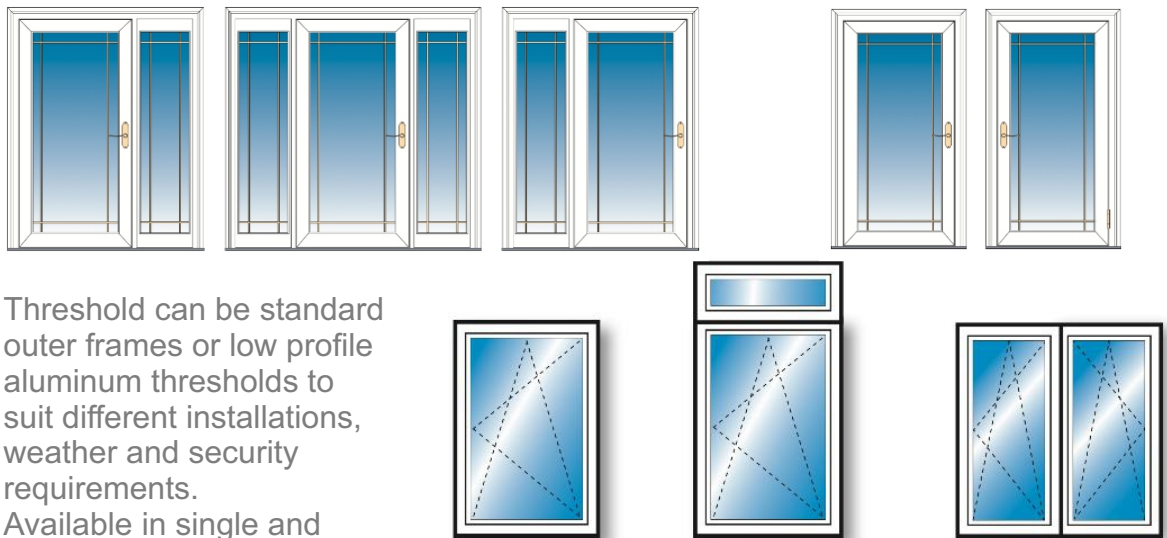

**EURO
WINDOWS**
European Design American Made

Doors

The best
windows and
doors in its
class

SWING, FRENCH AND TILT/TURN DOOR

Residential / commercial applications Our Doors come standard with high quality hardware. The smooth operating handles and hinges can be color matched to the vinyl or they are available in a brushed nickel satin finish and polished brass. Panic hardware is available for commercial entry door.

TYPICAL CONFIGURATIONS*

Threshold can be standard outer frames or low profile aluminum thresholds to suit different installations, weather and security requirements.

Available in single and double side-lite and top-lite combinations. Available in-swing or out-swing.

TILT AND SLIDE DOOR

Tilt and Slide door can be operated in three positions: closed, tilt and slide. By turning the handle 90°, the door automatically opens into a secured tilt position at the top making it ideal for ventilation.

A further 90° downward twist of the handle the door swing out at the bottom letting the door slide parallel to the side into a preferred opening position.

Even a door or sash that weight up to 440 pounds can easily be operated with one hand.