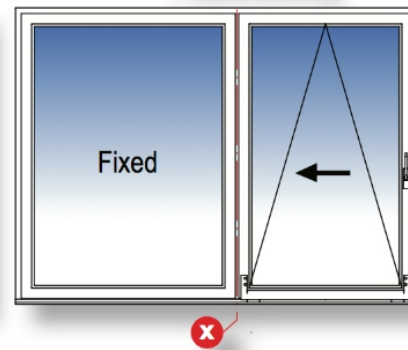

A further 90° downward twist of the handle the door swing out at the bottom letting the door slide parallel to the side into a preferred opening position.

Even a door or sash that weight up to 440 pounds can easily be operated with one hand.

TYPICAL CONFIGURATIONS*

Fixed/Sliding/Fixed

Sliding/Fixed/Sliding

Sliding/Fixed

Fixed/Sliding

LIFT AND SLIDE DOORS

Slide Doors come standard with high quality hardware.

The smooth operating handles can be color matched to the vinyl or they are available in a brushed nickel satin finish and polished brass.

By turning the handle a full 180 degrees, the operating panel unlatches and can easily be rolled along its track on stainless steel rollers to provide ventilation or egress.

Steel reinforced sash

Steel rollers