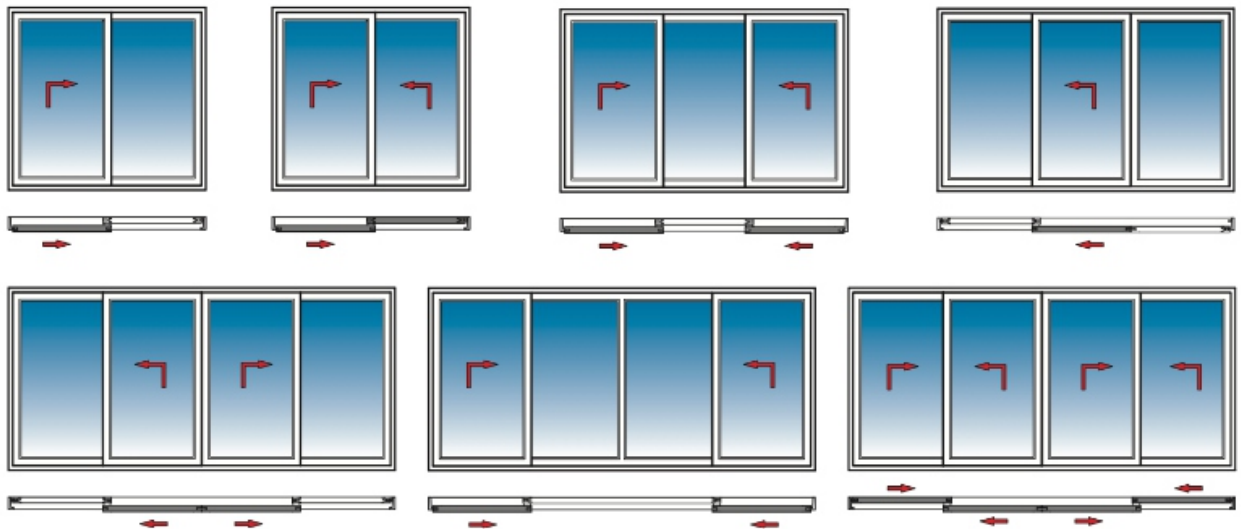

TYPICAL CONFIGURATIONS*

JP Houser Choice LLC
143 Airport Rd
East Stroudsburg, PA18301
PH#570-664-8558
office@jphouserchoice.com