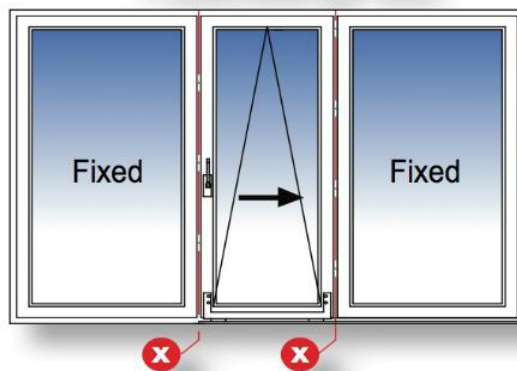

TYPICAL CONFIGURATIONS*

Fixed/Sliding/Fixed