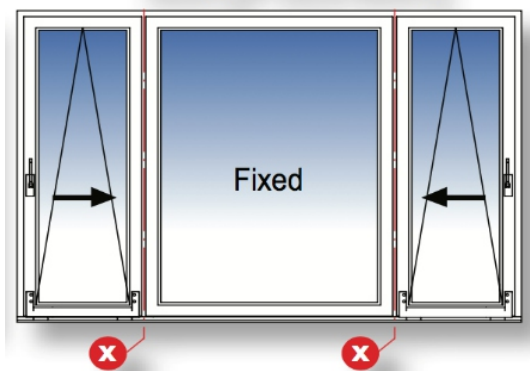

Sliding/Fixed/Sliding