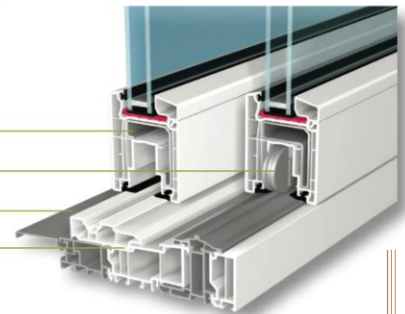

LIFT AND SLIDE DOORS

Slide Doors come standard with high quality hardware.

The smooth operating handles can be color matched to the vinyl or they are available in a brushed nickel satin finish and polished brass.

By turning the handle a full 180 degrees, the operating panel unlatches and can easily be rolled along its track on stainless steel rollers to provide ventilation or egress.

Steel reinforced sash

Steel rollers

Low profile threshold

Aluminum sill

TYPICAL CONFIGURATIONS*

JP Houser Choice LLC
143 Airport Rd
East Stroudsburg, PA18301
PH#570-664-8558
office@jphouserchoice.com