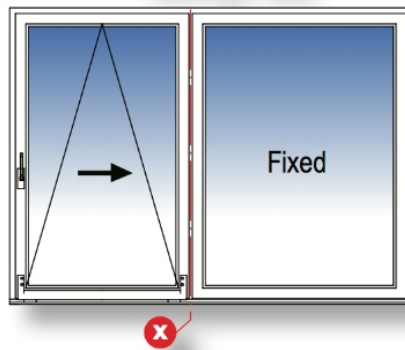

A further 90° downward twist of the handle the door swing out at the bottom letting the door slide parallel to the side into a preferred opening position.

Even a door or sash that weight up to 440 pounds can easily be operated with one hand.

TYPICAL CONFIGURATIONS*

Fixed/Sliding/Fixed

Sliding/Fixed/Sliding

Sliding/Fixed

Fixed/Sliding

LIFT AND SLIDE DOORS

Slide Doors come standard with high quality hardware.

The smooth operating handles can be color matched to the vinyl or they are available in a brushed nickel satin finish and polished brass.

By turning the handle a full 180 degrees, the operating panel unlatches and can easily be rolled along its track on stainless steel rollers to provide ventilation or egress.

Steel reinforced sash

Steel rollers